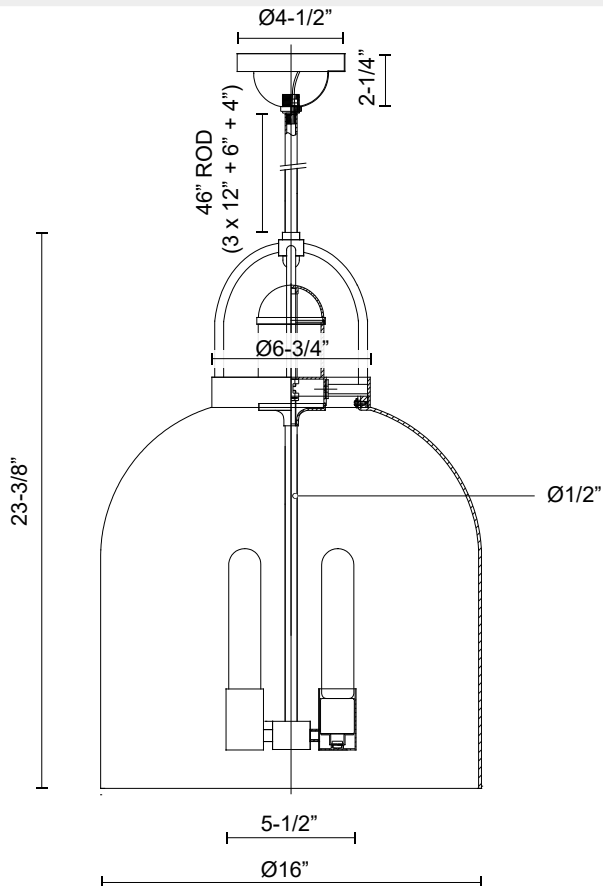

LANCASTER PD361104

FIXTURE DIMENSIONS	D16" x H23-3/8"
LAMP TYPE	E26
MAX WATTAGE	60W
BULB QTY	4
BULBS INCLUDED	No
VOLTAGE	120V
GLASS DETAILS	Clear Glass
MATERIAL	Brass; Steel;
ROD LENGTH	46" Max (3x12" + 1x6" + 1x4")
DIAMETER OF ROD	1/2"
WIRE LENGTH	144"
MINIMUM HANG HEIGHT	32"
SLOPED CEILING ADAPTABLE	Yes, Up to 45 Degrees
LOCATION	Dry
CANOPY DIMENSIONS	D4-1/2" x H2-1/4"
PACKAGE SIZE	L29-3/4" x W20-1/4" x H20-1/4"
PAINT FINISH	MB01

[D - Diameter, L - Length, W - Width, H - Height, E - Extension]

AVAILABLE FINISHES:

*For complete warranty terms, please visit: www.aloralighting.com/warranty

WWW.ALORALIGHTING.COM

© 2021 KUZCO LIGHTING. ALL RIGHTS RESERVED.